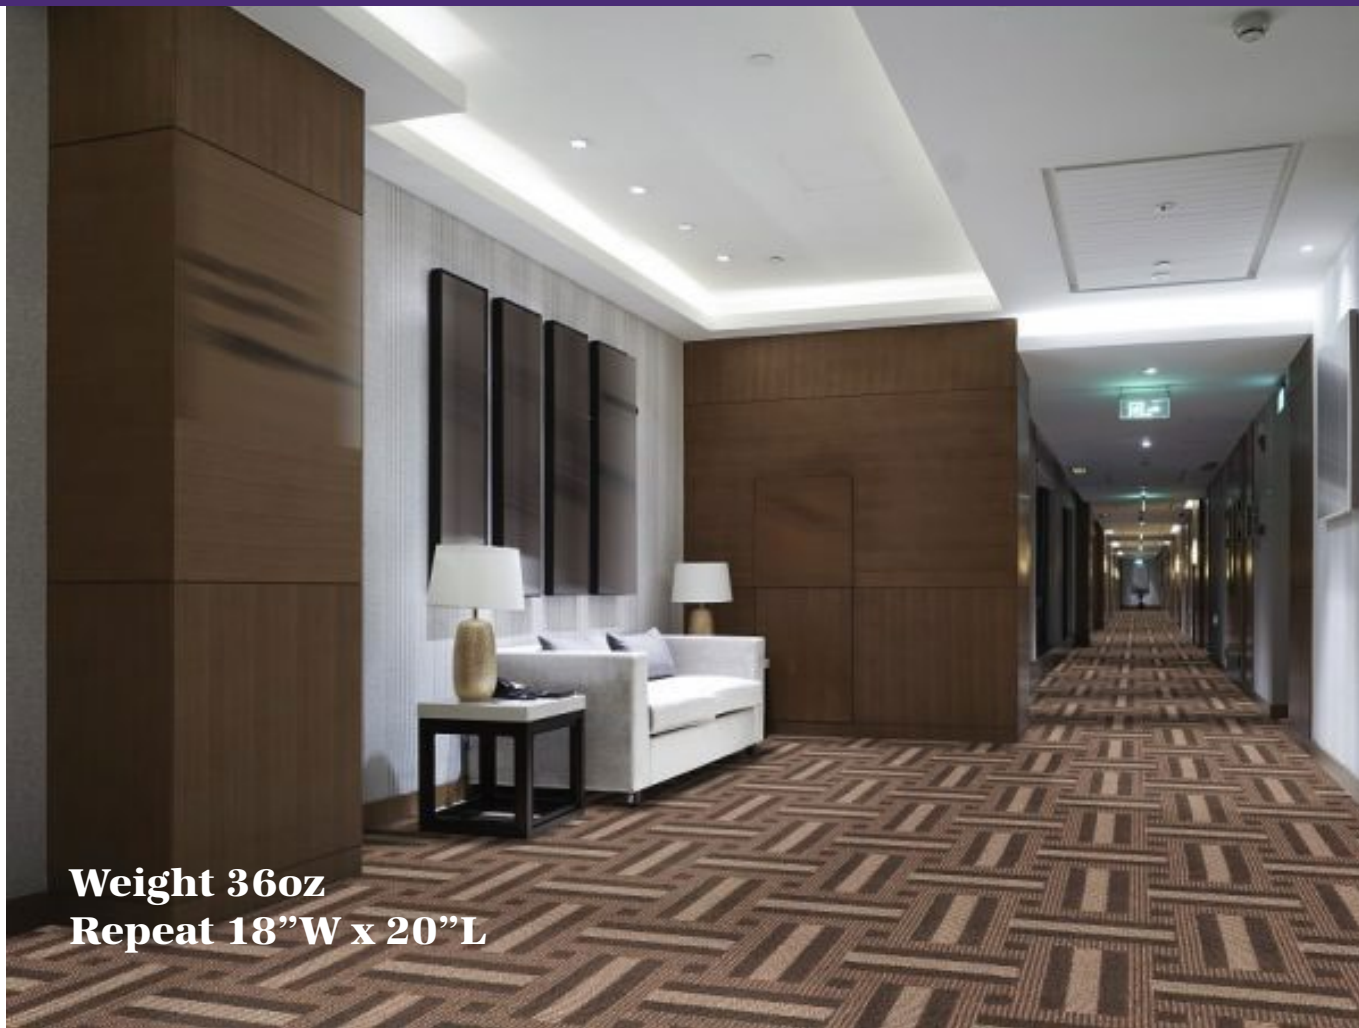

CROSSROADS

Weight 36oz
Repeat 18"W x 20"L

01