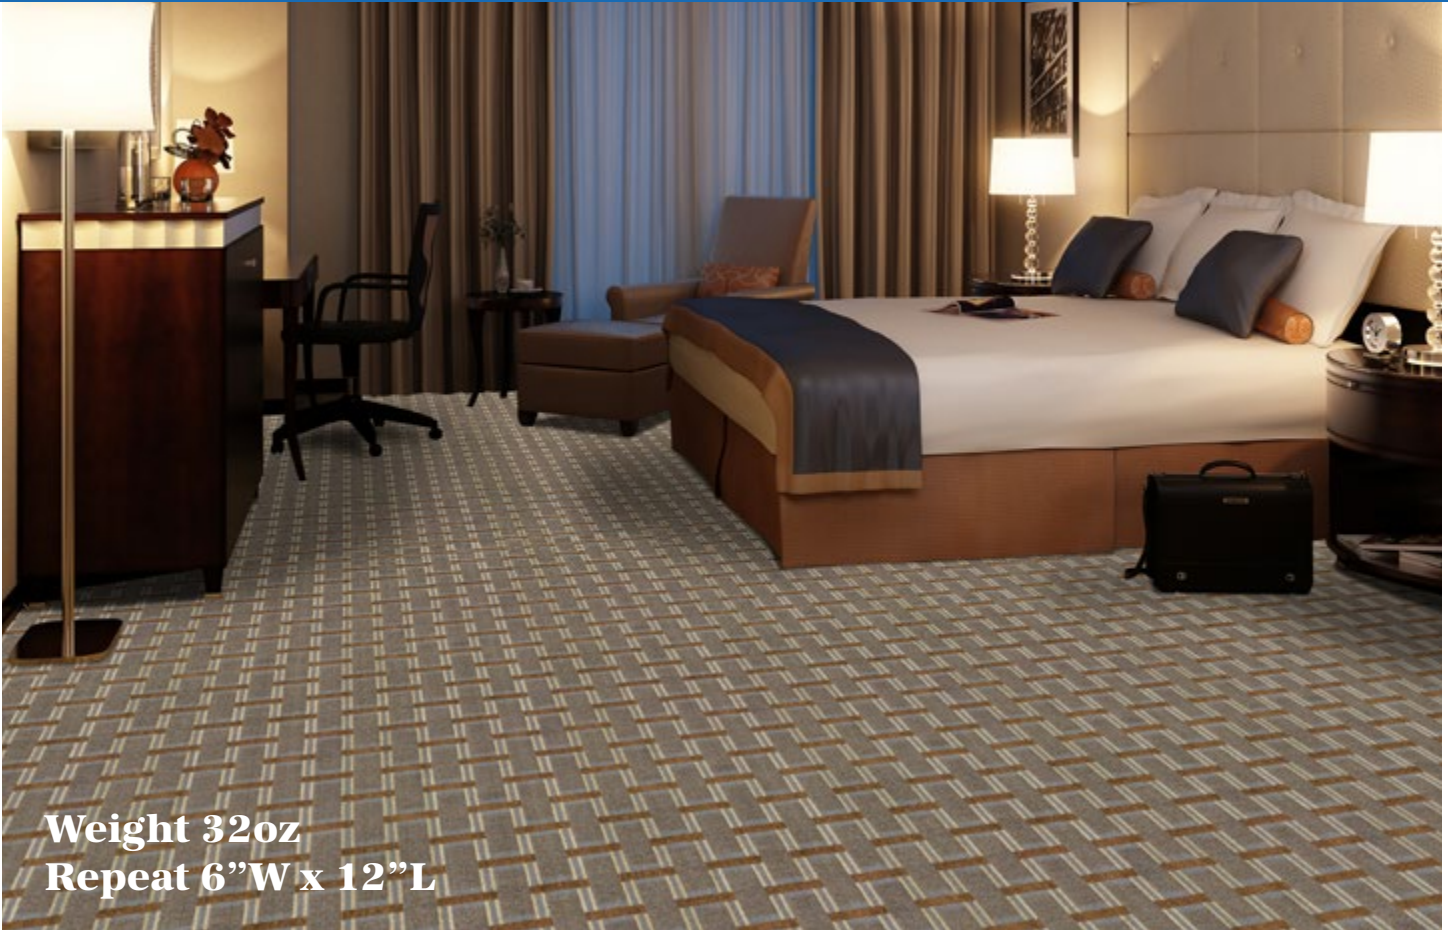

TIMELESS

Weight 32oz
Repeat 6"W x 12"L

01