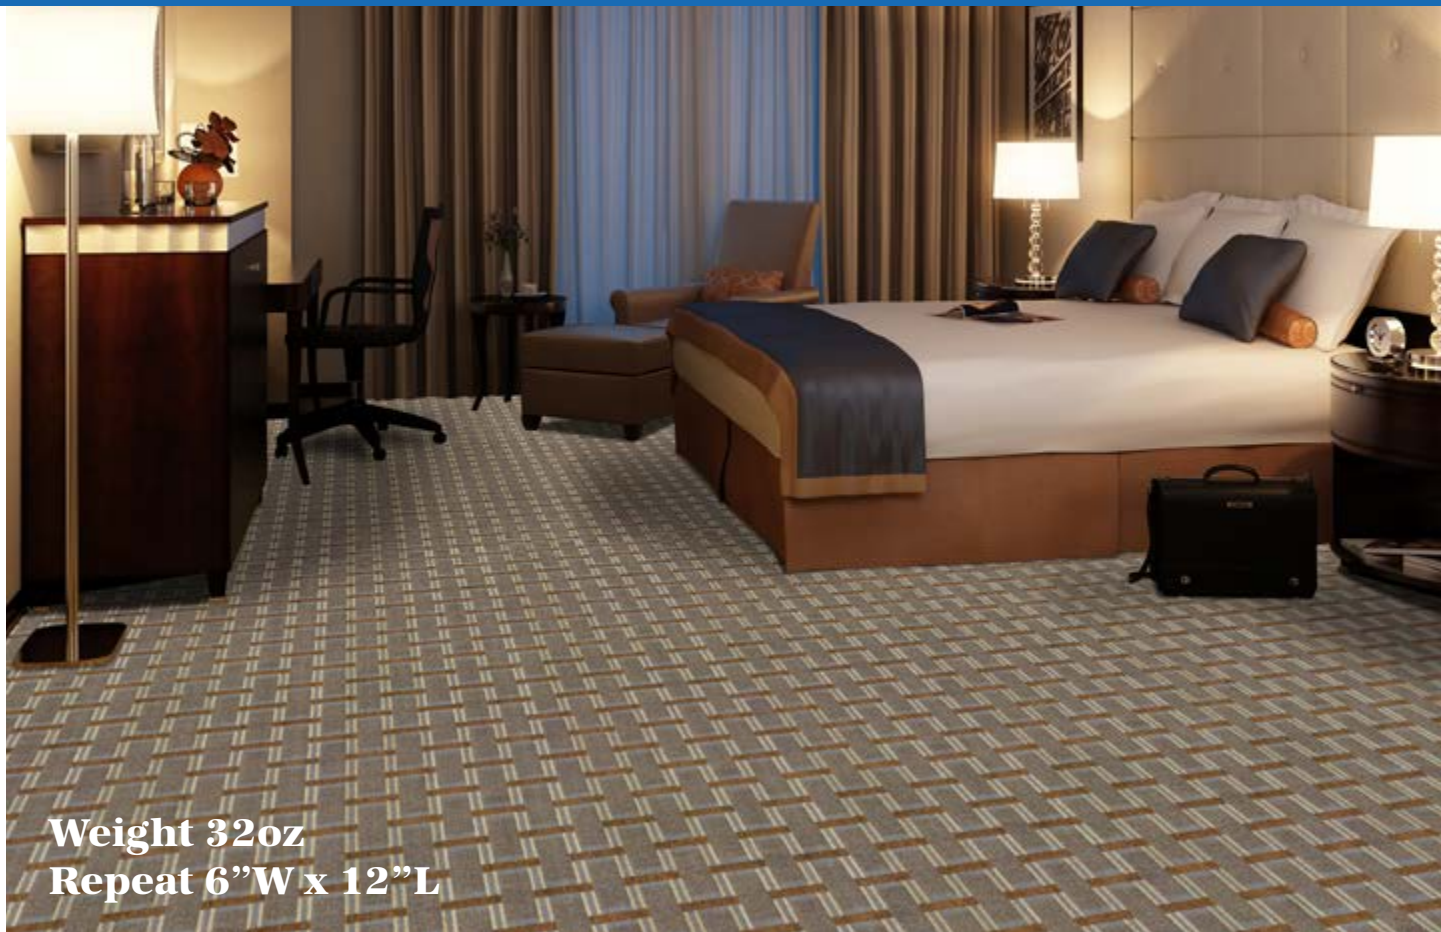

TIMELESS

Weight 32oz
Repeat 6"W x 12"L

01